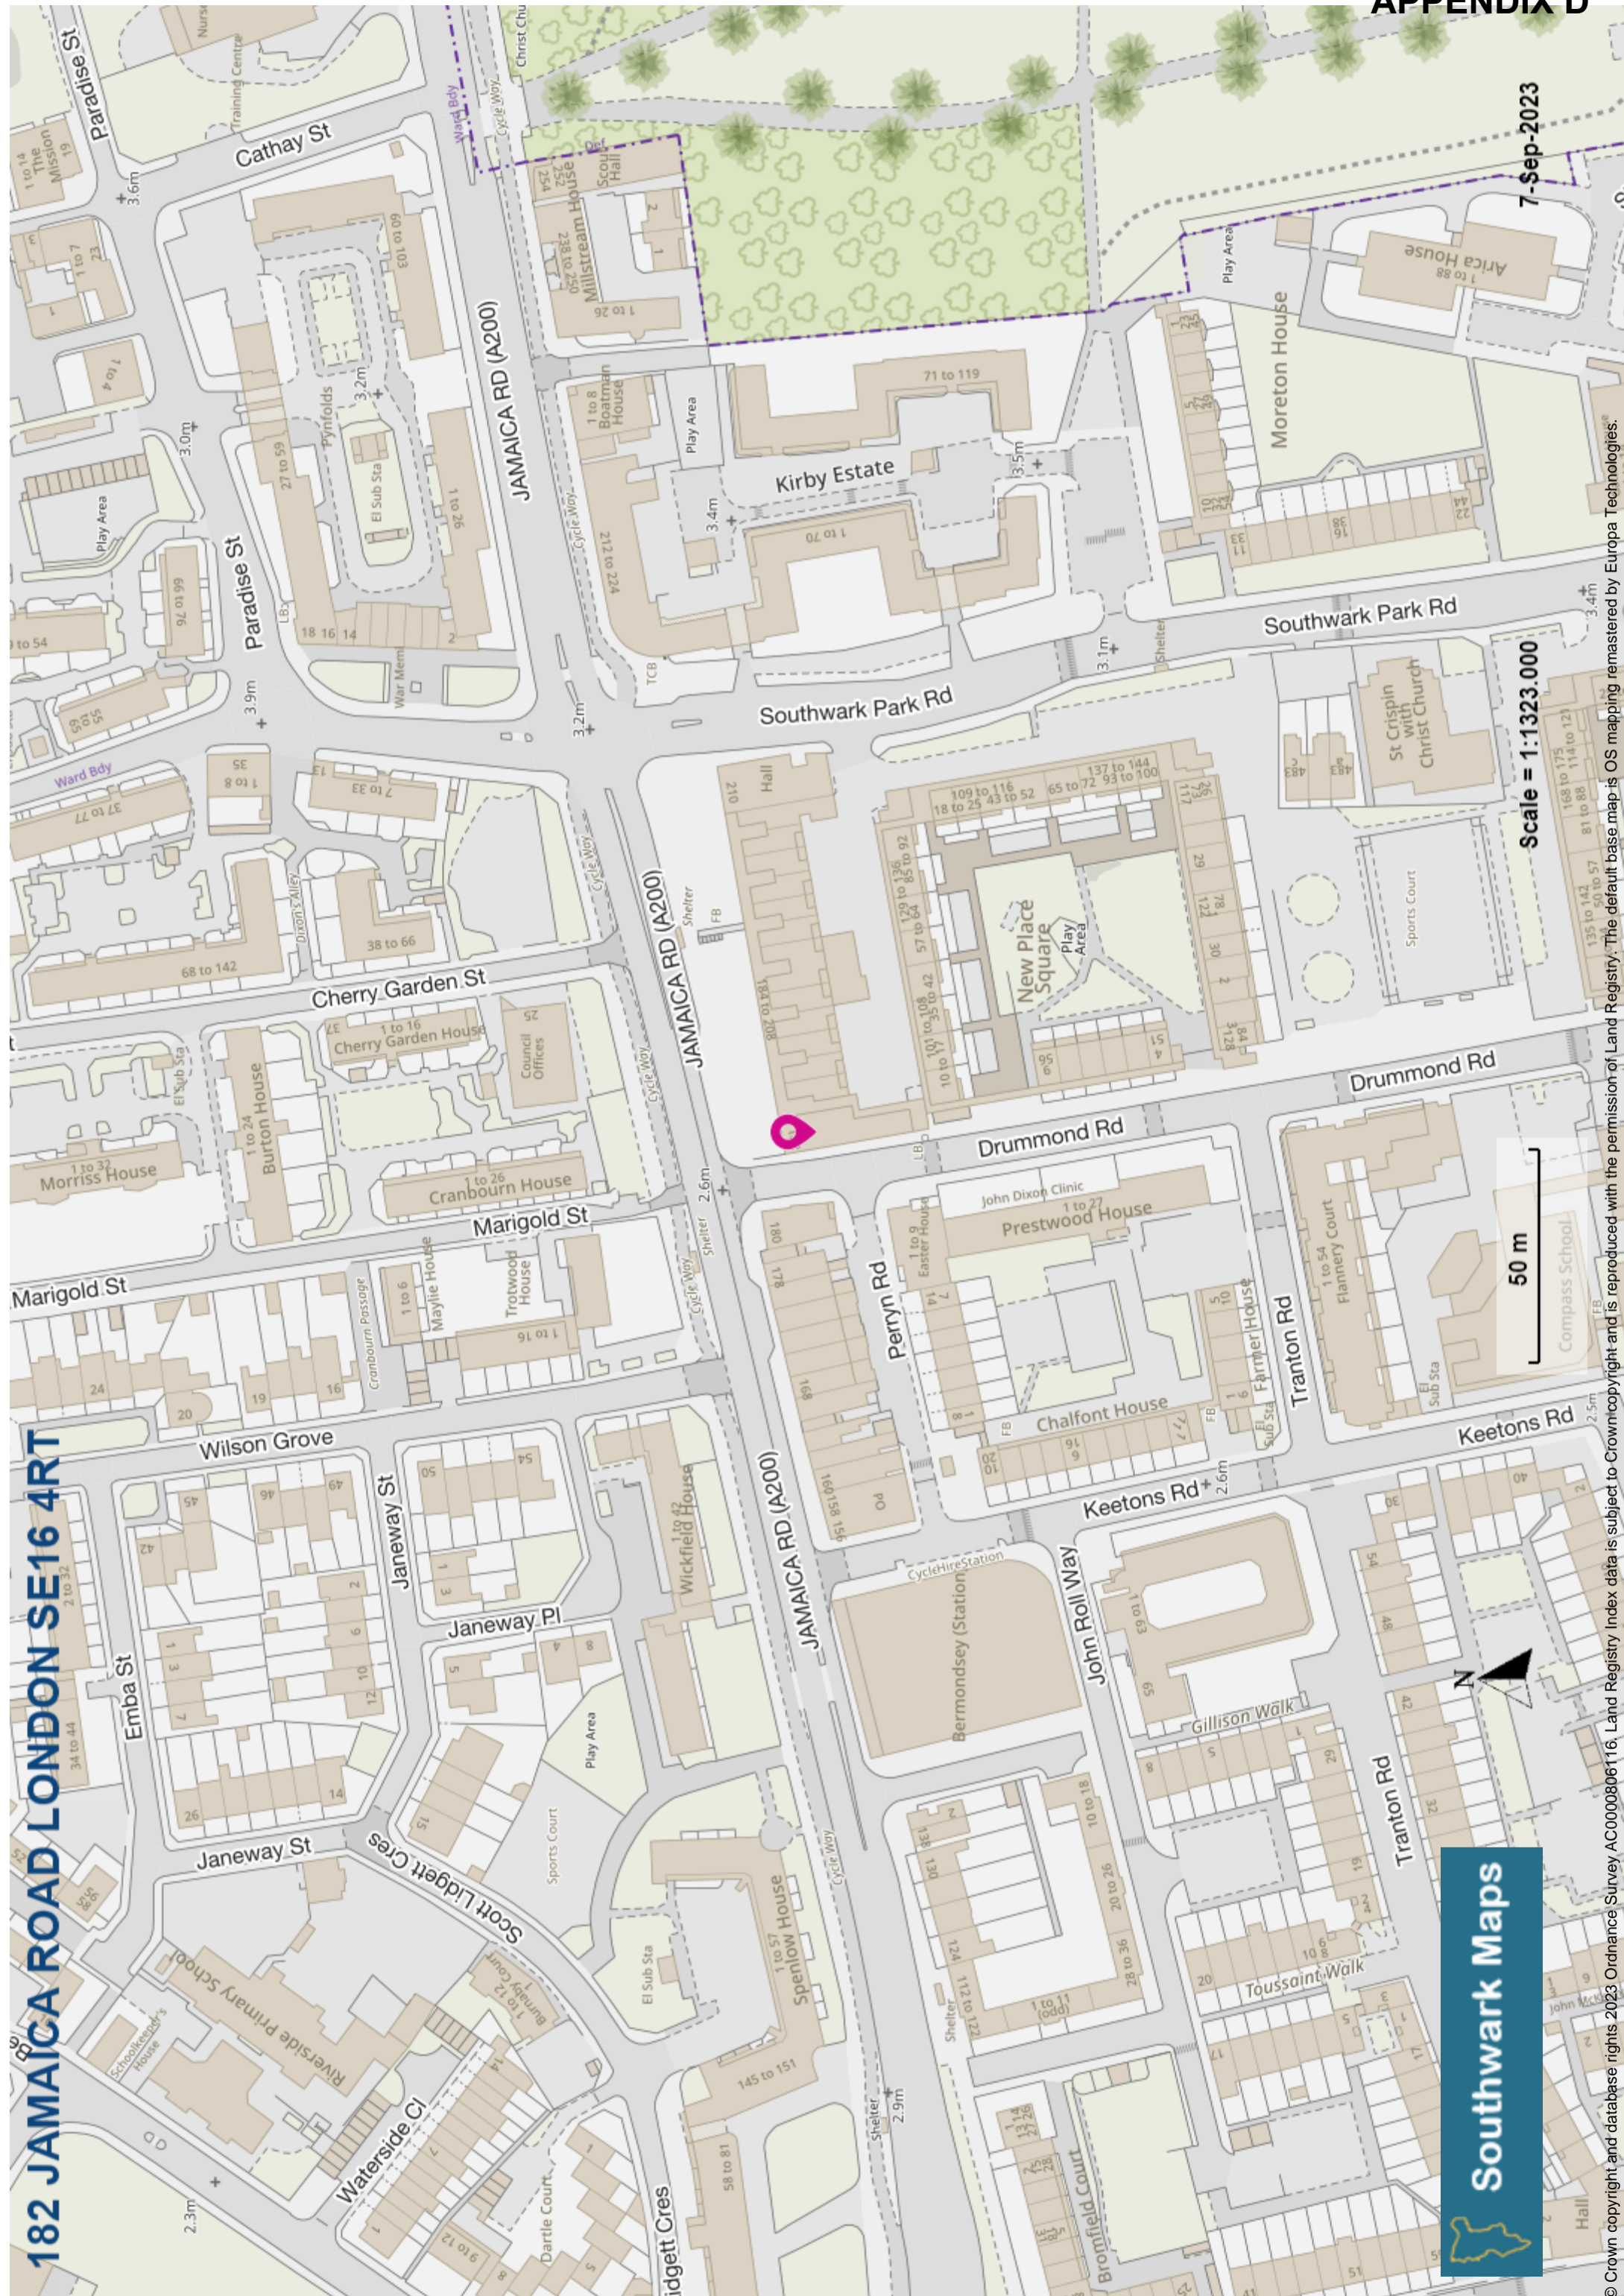

182 JAMAICA ROAD LONDON SE16 4RT

7-Sep-2023

Scale = 1:1323,000

50 m

Southwark Maps